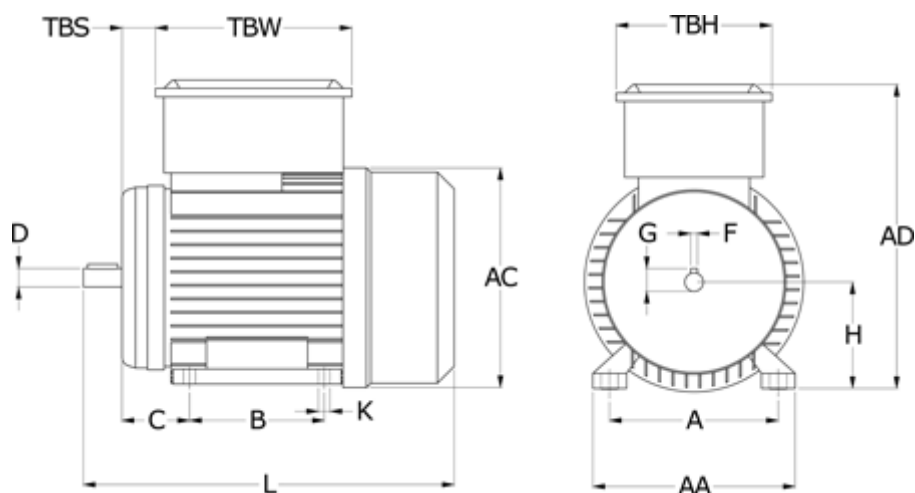

Article number: 25018462109

Description: Kleedrive MY632-4 0.18kw 1400 rpm
1x230V 50HZ IP55 B3

Measures

A = 100	F = 4
AA = 120	G = 8.5
AC = 130	H = 63
AD = 181	K = 7x10
B = 80	L = 220
C = 40	TBH = 92
D = 11	TBS = 20.25
E = 23	TBW = 116